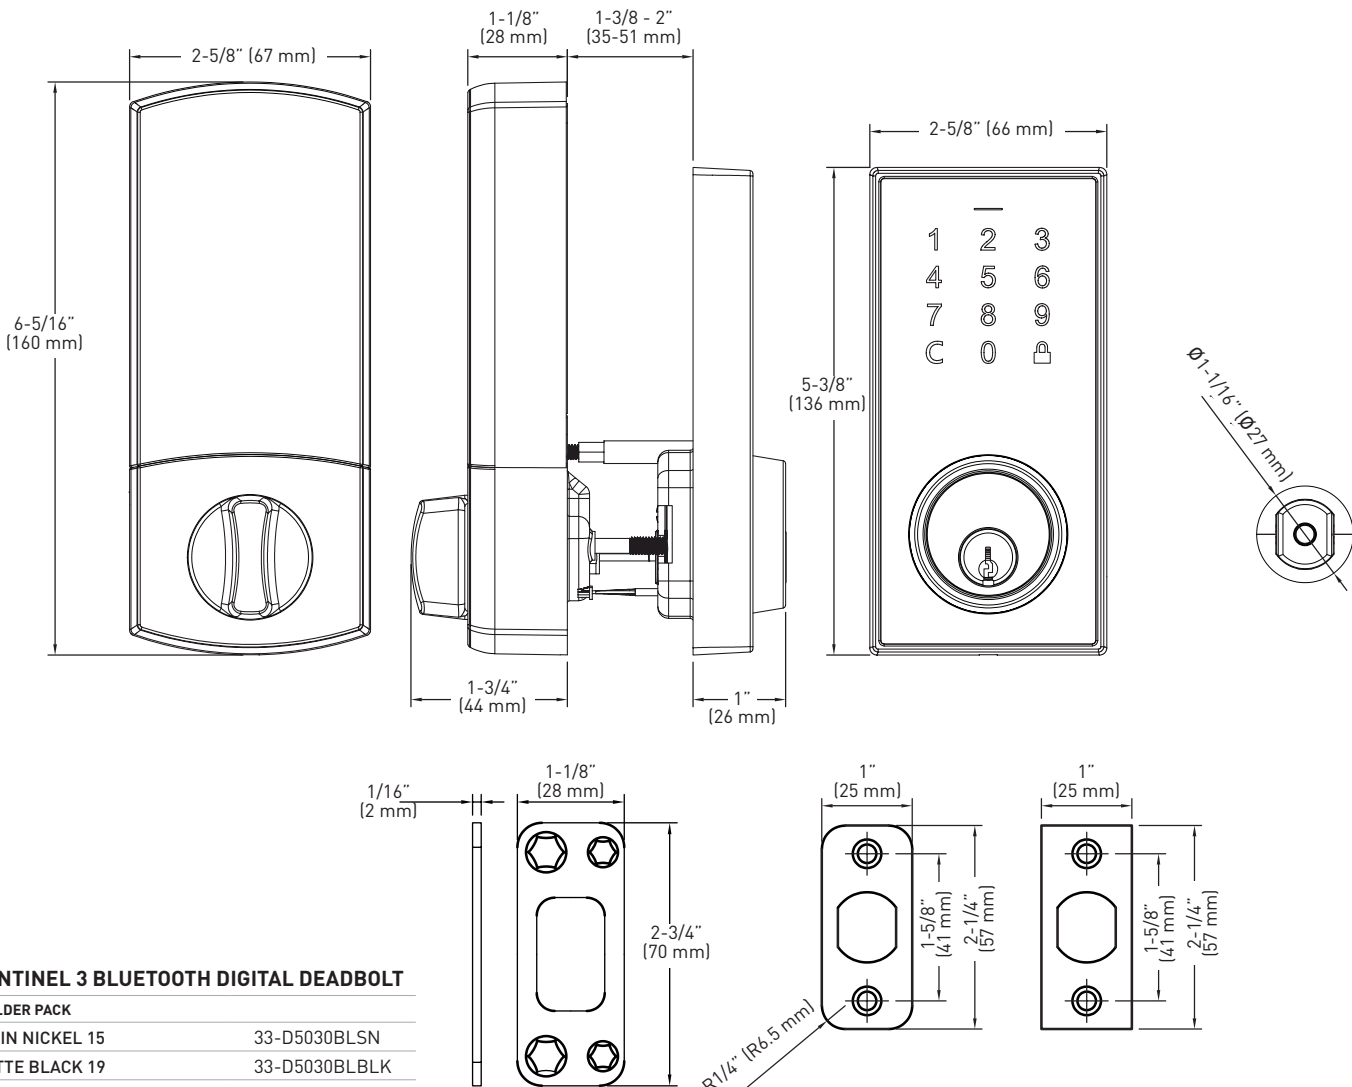

SPECIFICATIONS

- › IOS & ANDROID COMPATIBLE
- › MOBILE APP CONTROL - MONITOR, GRANT AND REVOKE ACCESS
- › AUTOMATICALLY LOCKS AND UNLOCKS
- › USE A DIGITAL CODE OR A KEY
- › APP CONTROL: MANAGE THE LOCK FROM YOUR SMARTPHONE
- › PROGRAM UP TO 200 USER CODES
- › VOLUME CONTROL
- › SINGLE ENTRY USER CODE OPTION
- › VACATION MODE
- › LOW BATTERY INDICATOR
- › UNIVERSAL 6 IN 1 LATCH: DRIVE-IN, SQUARE AND RADIUS CORNER
- › STANDARD BORE HOLE SIZES: 2-1/8" (54 mm) OR 1-1/2" (38 mm)
- › ADJUSTABLE BACKSET: 2-3/8" (60 mm) - 2-3/4" (70 mm)
- › STANDARD DOOR THICKNESS: 1-3/8" (35 mm) TO 2" (51 mm)
- › FULLY REVERSIBLE
- › OPERATES ON 4X AA BATTERIES (SOLD SEPARATELY) NO HARDWIRING REQUIRED
- › FULLY OPERATIONAL WITH CONVENTIONAL KEY (2 INCLUDED)
- › KEYWAY IS 6-PIN WR5 CYLINDER- COMES KEYPED TO 5-PIN STANDARD
- › OPERATION TEMPERATURE -35C TO 66C (-31F TO 150.8 F)
- › FULL RESET CAPABILITIES PROVIDED
- › LIFETIME MECHANICAL AND 5 YEAR FINISH WARRANTY
- › 1 YEAR WARRANTY ON ALL ELECTRICAL COMPONENTS

cUL LISTED

MEETS ADA
STANDARDS

CENTINEL 3 BLUETOOTH DIGITAL DEADBOLT

BUILDER PACK

SATIN NICKEL 15	33-D5030BLSN
MATTE BLACK 19	33-D5030BLBLK
POLISHED CHROME 26	33-D5030BLPC

CASE QTY. 6

TAYMOR RECOMMENDED INSTALLATION HEIGHTS